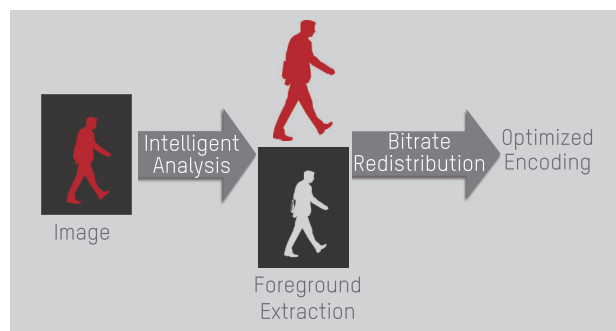

Without 4K monitors and NVRs, 4K cameras cannot be used to their full potential, and therefore have little practical use in surveillance. But by packing ultra-high definition and smart functions into an entire set of 4K products – cameras, NVRs and monitors – Hikvision is providing a better experience for security customers.

SYSTEM STRUCTURE

KEY FEATURES

■ Ultra-High Definition (UHD)

Until now, limited resolution has often hindered the accuracy of video analytics, mainly due to missing image details. Today, Hikvision's 4K system provides users incredibly clear and crisp images with increased quality and details, facilitating video content analytics and thus better use of video data.

■ 4K Output

Hikvision's 4K NVR is equipped with an HDMI 2.0 interface, transmitting video with 4K resolution and providing a more comprehensive solution than systems that are only able to provide 4K cameras or 4K codecs without the 4K output.

■ H.265+ Smart Codec

Hikvision 4K system incorporates H.265+ video compression, which allows users to more efficiently manage ultra-high definition video footage. Hikvision H.265+ improves the compression ratio with three key technologies – predictive encoding, noise suppression, and flexible bitrate control – reducing bandwidth and storage costs.