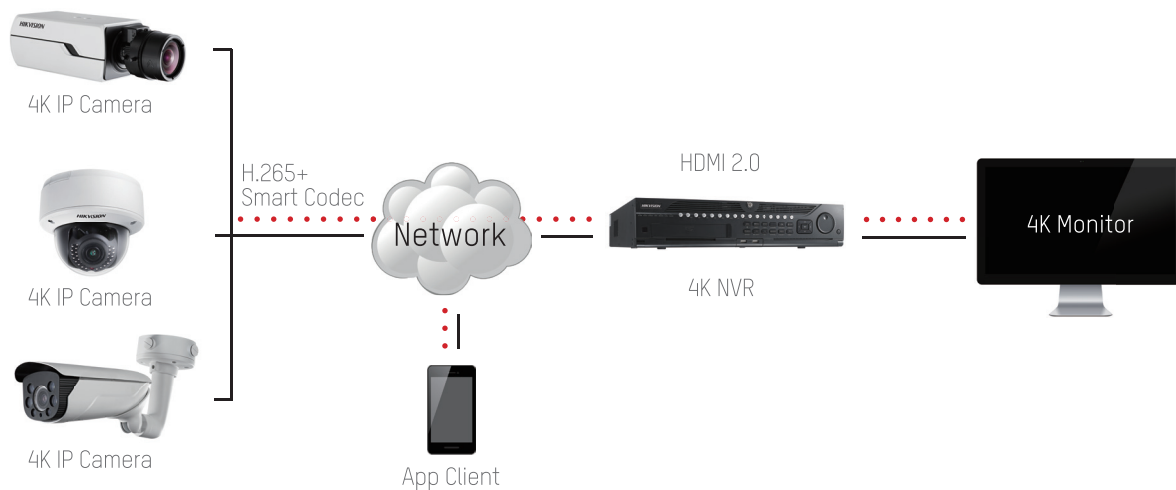

DISCOVER
THE FULL VALUE OF 4K
HIKVISION 4K SYSTEM

With 4K technology quickly coming into focus, opportunities to apply it to security efforts continue to grow. As a leading supplier of video surveillance equipment, Hikvision has paid close attention to the rise of 4K, and now has rolled out a complete set of 4K products in various markets worldwide.

Without 4K monitors and NVRs, 4K cameras cannot be used to their full potential, and therefore have little practical use in surveillance. But by packing ultra-high definition and smart functions into an entire set of 4K products – cameras, NVRs and monitors – Hikvision is providing a better experience for security customers.

SYSTEM STRUCTURE

KEY FEATURES

■ Ultra-High Definition (UHD)

Until now, limited resolution has often hindered the accuracy of video analytics, mainly due to missing image details. Today, Hikvision's 4K system provides users incredibly clear and crisp images with increased quality and details, facilitating video content analytics and thus better use of video data.

■ 4K Output

Hikvision's 4K NVR is equipped with an HDMI 2.0 interface, transmitting video with 4K resolution and providing a more comprehensive solution than systems that are only able to provide 4K cameras or 4K codecs without the 4K output.