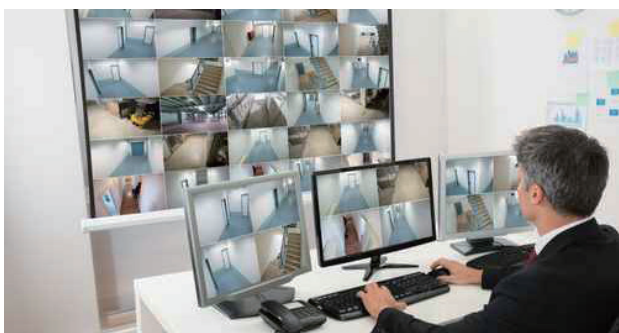

Without 4K monitors and NVRs, 4K cameras cannot be used to their full potential, and therefore have little practical use in surveillance. But by packing ultra-high definition and smart functions into an entire set of 4K products – cameras, NVRs and monitors – Hikvision is providing a better experience for security customers.

SYSTEM STRUCTURE

KEY FEATURES

■ Ultra-High Definition (UHD)

Until now, limited resolution has often hindered the accuracy of video analytics, mainly due to missing image details. Today, Hikvision's 4K system provides users incredibly clear and crisp images with increased quality and details, facilitating video content analytics and thus better use of video data.